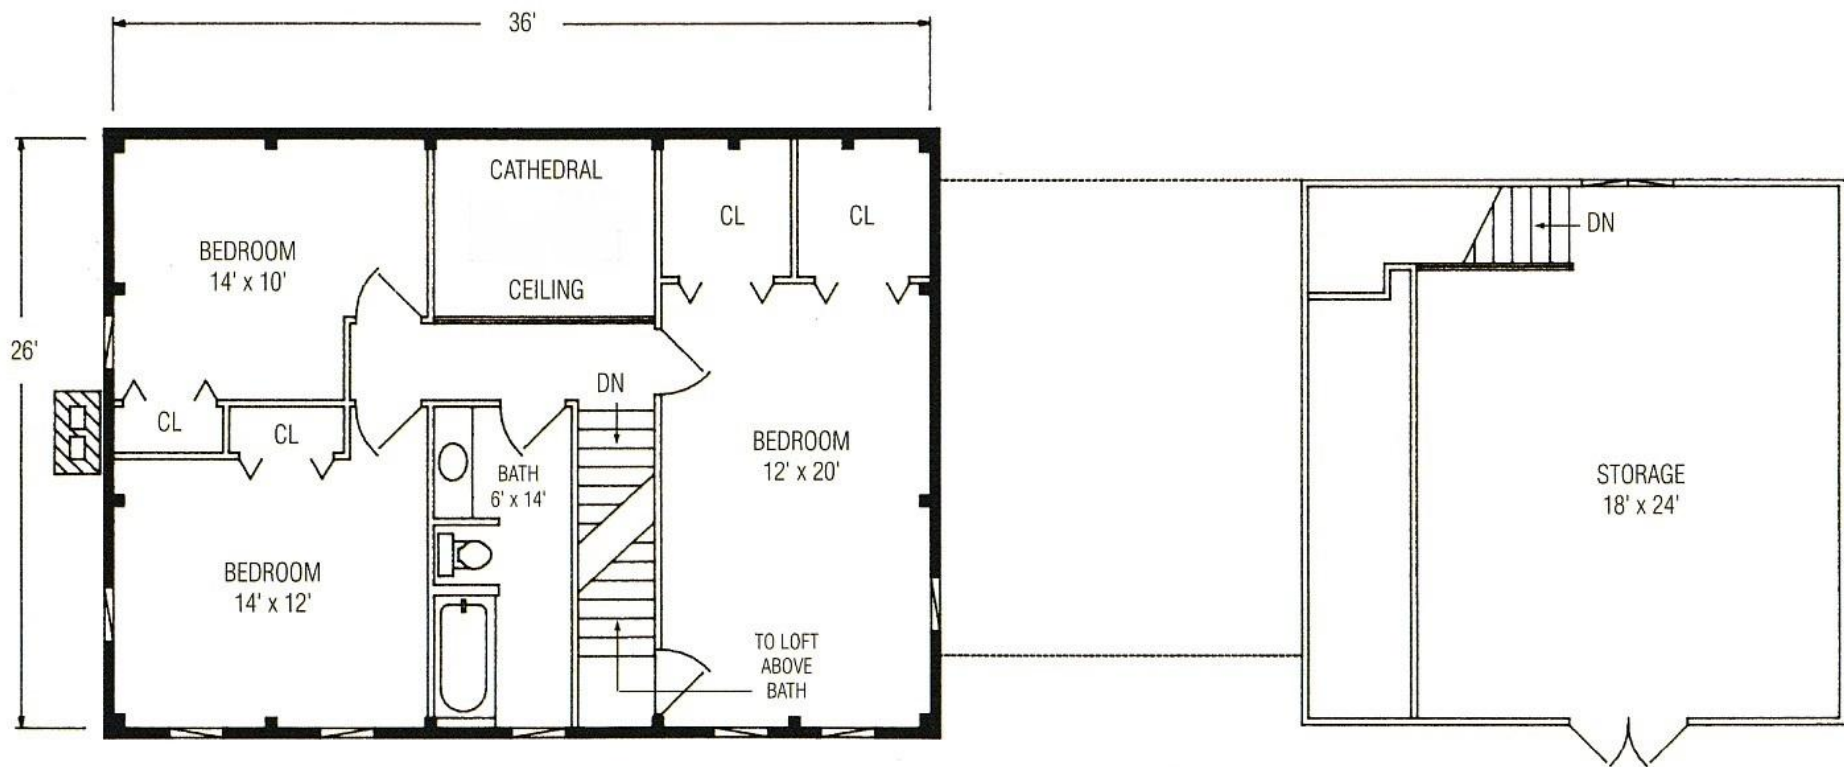

THE CHATHAM

The Chatham is a traditional saltbox featuring a spacious living room with a hearth, a U-shaped kitchen with an adjoining dining room, and a distinctive breakfast nook. Enter the cathedral-ceilinged family room from the front porch. Or go from the two-car garage to a generous storage loft. There's also an extra first-floor storage area accessible from the inside or through an exterior arched doorway.

3 Bedrooms
1 Full Bath
1 Half Bath
Total Square Footage: 2,052 Sq. Ft.

THE CHATHAM

3 Bedrooms
 1 Full Bath
 1 Half Bath
 Total Square Footage:
 2,052 Sq. Ft.

1-800-624-2797

e-mail: info@classicpostandbeam.com
www.classicpostandbeam.com

FIRST FLOOR 1,192 SQUARE FEET

SECOND FLOOR 860 SQUARE FEET

FIRST FLOOR 1,192 SQUARE FEET

SECOND FLOOR 860 SQUARE FEET