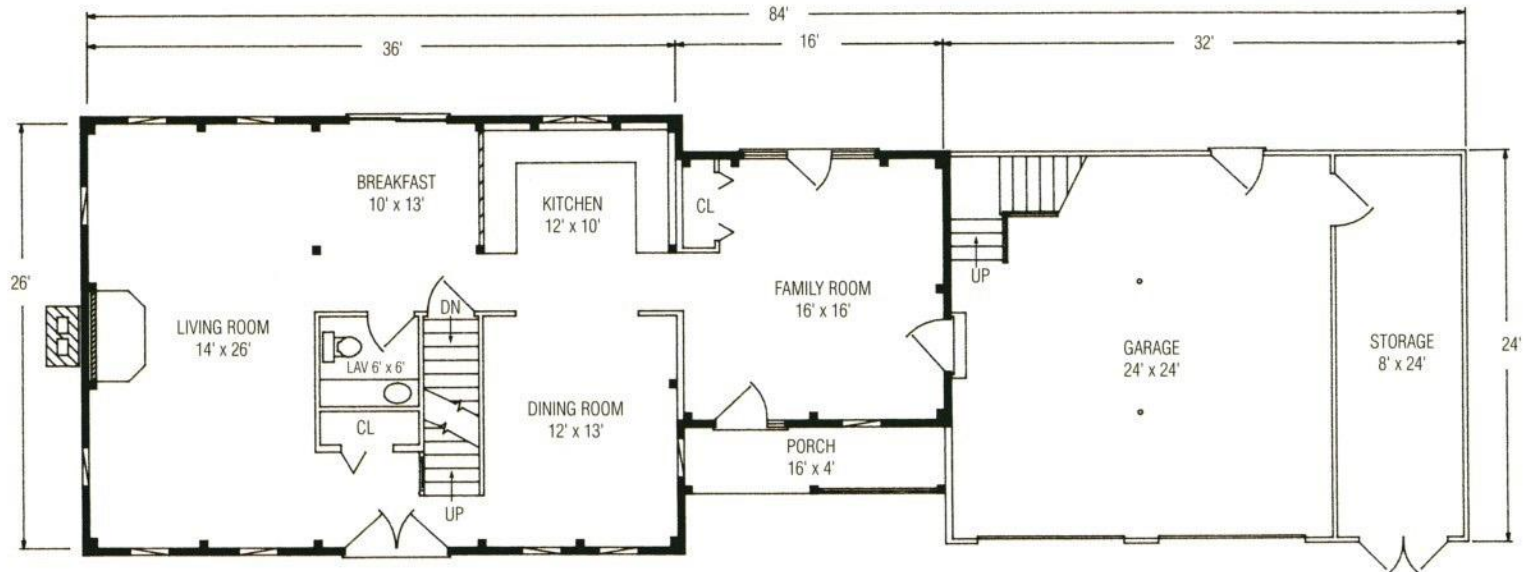

THE CHATHAM

The Chatham is a traditional saltbox featuring a spacious living room with a hearth, a U-shaped kitchen with an adjoining dining room, and a distinctive breakfast nook. Enter the cathedral-ceilinged family room from the front porch. Or go from the two-car garage to a generous storage loft. There's also an extra first-floor storage area accessible from the inside or through an exterior arched doorway.

3 Bedrooms
1 Full Bath
1 Half Bath
Total Square Footage: 2,052 Sq. Ft.

THE CHATHAM

3 Bedrooms
 1 Full Bath
 1 Half Bath
 Total Square Footage:
 2,052 Sq. Ft.

1-800-624-2797

e-mail: info@classicpostandbeam.com
www.classicpostandbeam.com

FIRST FLOOR 1,192 SQUARE FEET

SECOND FLOOR 860 SQUARE FEET

FIRST FLOOR 1,192 SQUARE FEET

SECOND FLOOR 860 SQUARE FEET