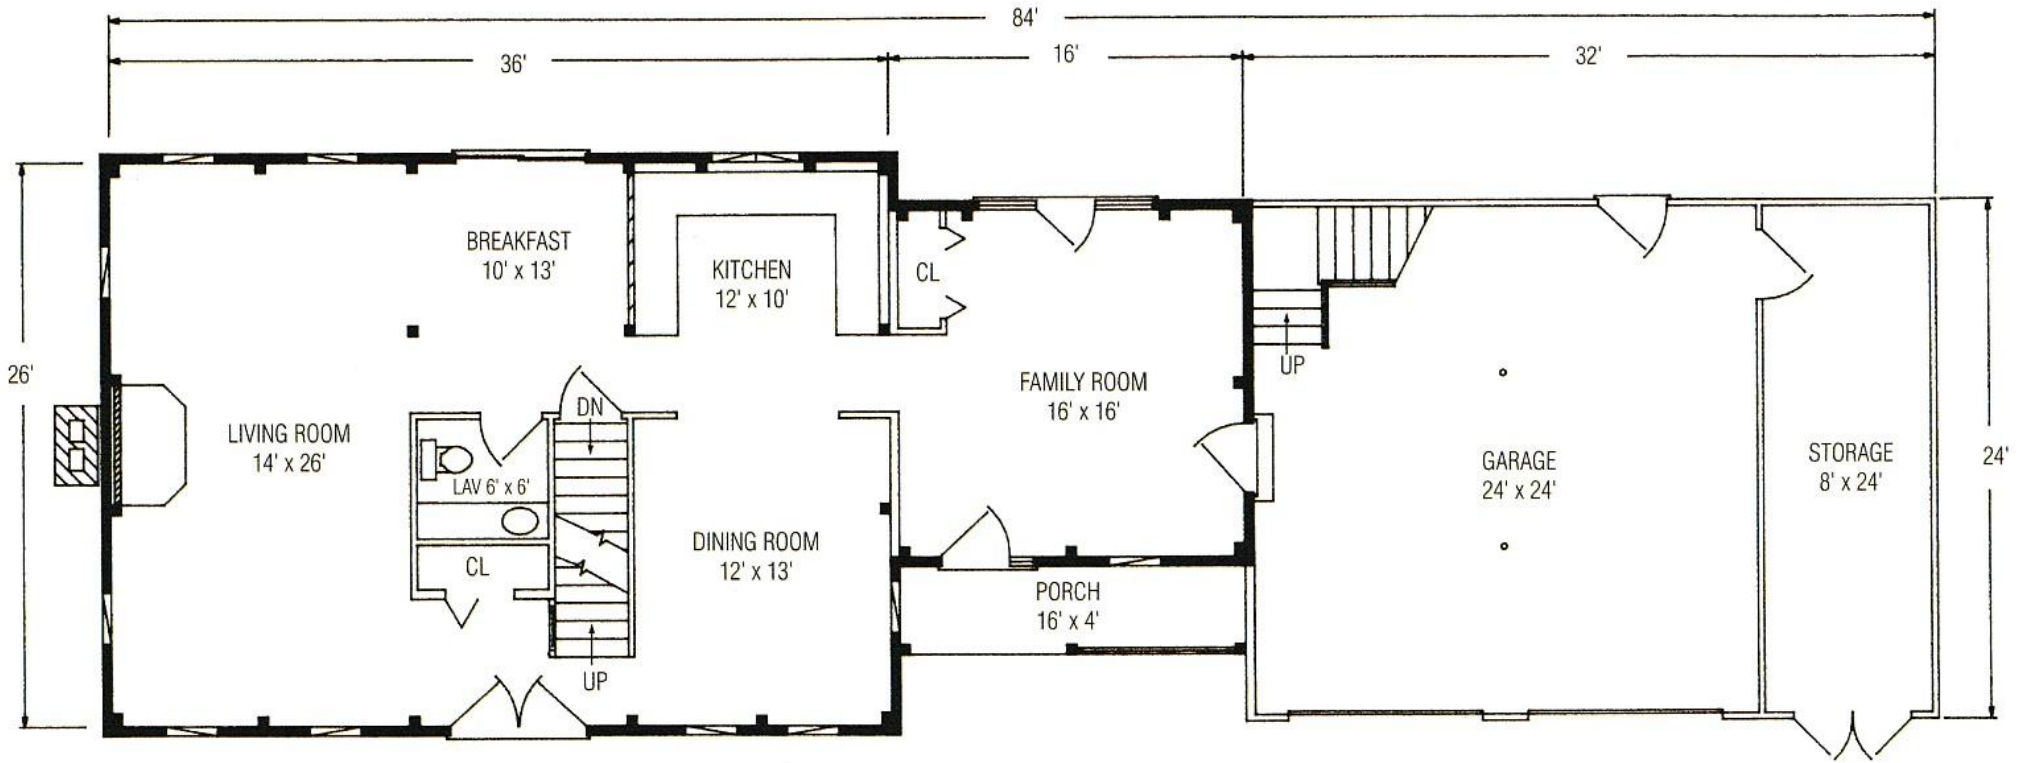

THE CHATHAM

The Chatham is a traditional saltbox featuring a spacious living room with a hearth, a U-shaped kitchen with an adjoining dining room, and a distinctive breakfast nook. Enter the cathedral-ceilinged family room from the front porch. Or go from the two-car garage to a generous storage loft. There's also an extra first-floor storage area accessible from the inside or through an exterior arched doorway.

3 Bedrooms
1 Full Bath
1 Half Bath
Total Square Footage: 2,052 Sq. Ft.

THE CHATHAM

3 Bedrooms
 1 Full Bath
 1 Half Bath
 Total Square Footage:
 2,052 Sq. Ft.

1-800-624-2797

e-mail: info@classicpostandbeam.com
www.classicpostandbeam.com

FIRST FLOOR 1,192 SQUARE FEET

SECOND FLOOR 860 SQUARE FEET

FIRST FLOOR 1,192 SQUARE FEET

SECOND FLOOR 860 SQUARE FEET