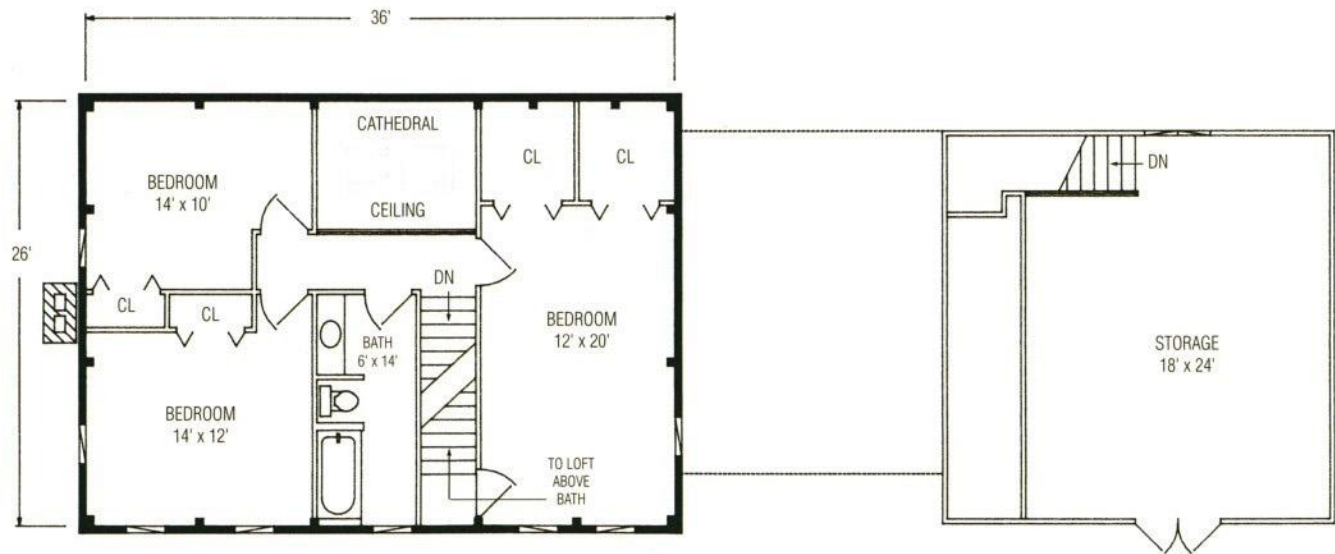

THE CHATHAM

The Chatham is a traditional saltbox featuring a spacious living room with a hearth, a U-shaped kitchen with an adjoining dining room, and a distinctive breakfast nook. Enter the cathedral-ceilinged family room from the front porch. Or go from the two-car garage to a generous storage loft. There's also an extra first-floor storage area accessible from the inside or through an exterior arched doorway.

3 Bedrooms
1 Full Bath
1 Half Bath
Total Square Footage: 2,052 Sq. Ft.

THE CHATHAM

3 Bedrooms
 1 Full Bath
 1 Half Bath
 Total Square Footage:
 2,052 Sq. Ft.

1-800-624-2797

e-mail: info@classicpostandbeam.com
www.classicpostandbeam.com

FIRST FLOOR 1,192 SQUARE FEET

SECOND FLOOR 860 SQUARE FEET

FIRST FLOOR 1,192 SQUARE FEET

SECOND FLOOR 860 SQUARE FEET